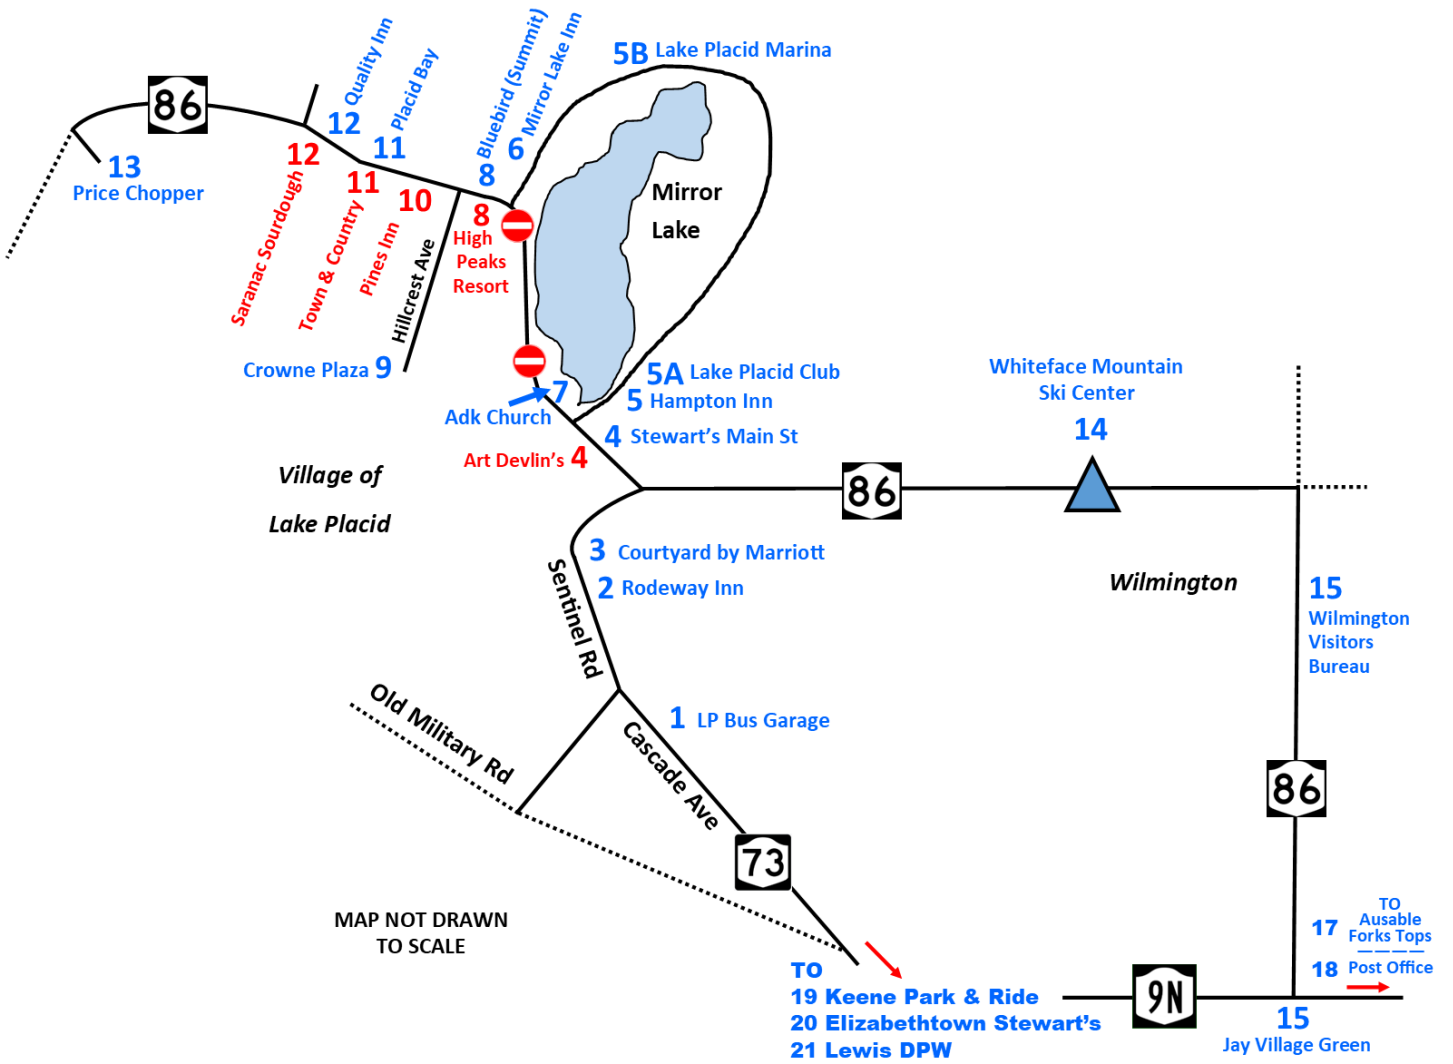

Whiteface Mountain Ski Shuttle Stops - January 12-22, 2023