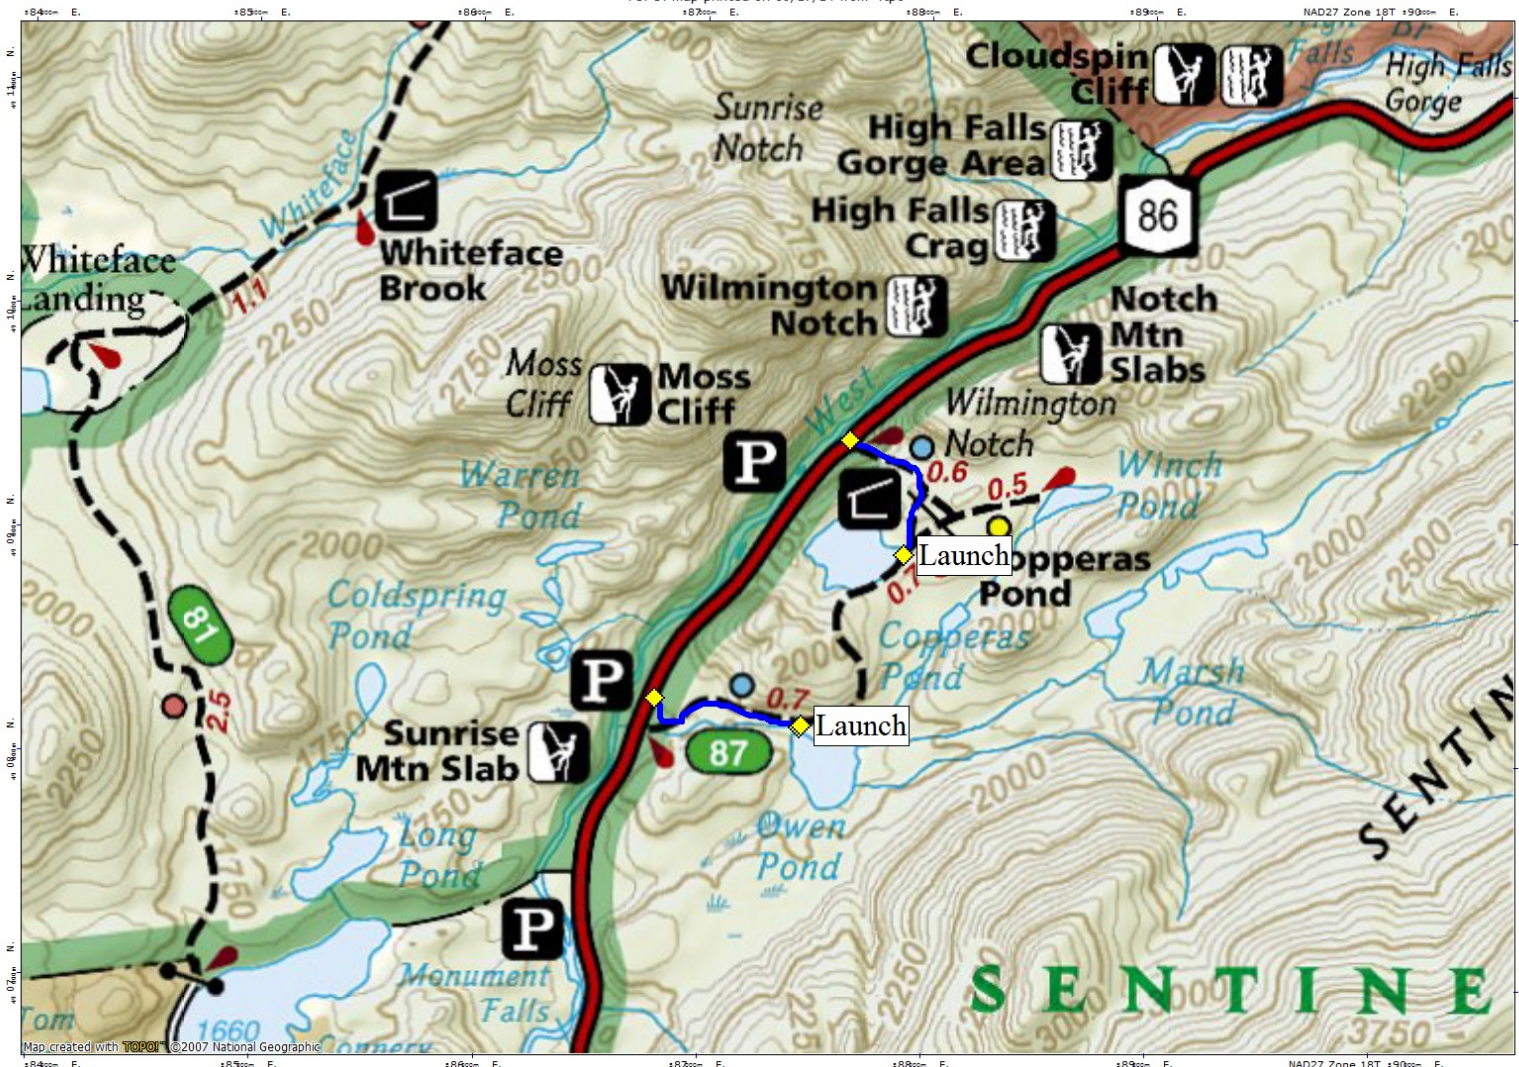

TOPO! map printed on 09/17/14 from ".tpo"

Map created with TOPO! ©2007 National Geographic

MN ↑ TN
14°
09/17/14