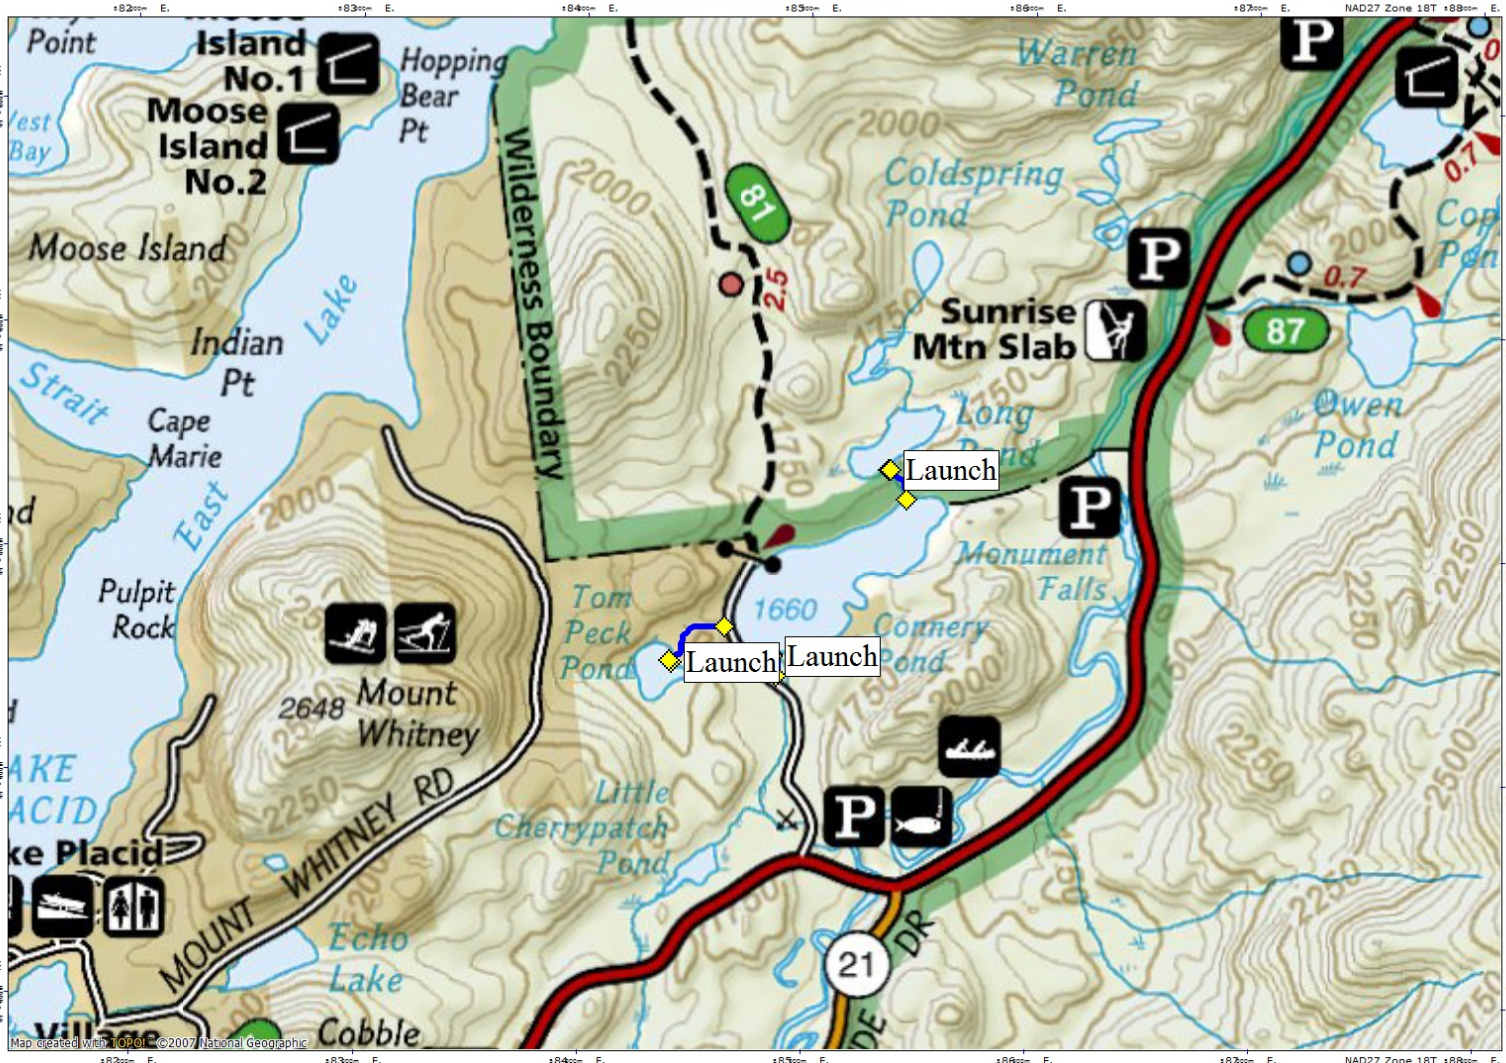

TOPO! map printed on 09/17/14 from ".tpo"

MN  
14°  
09/17/14