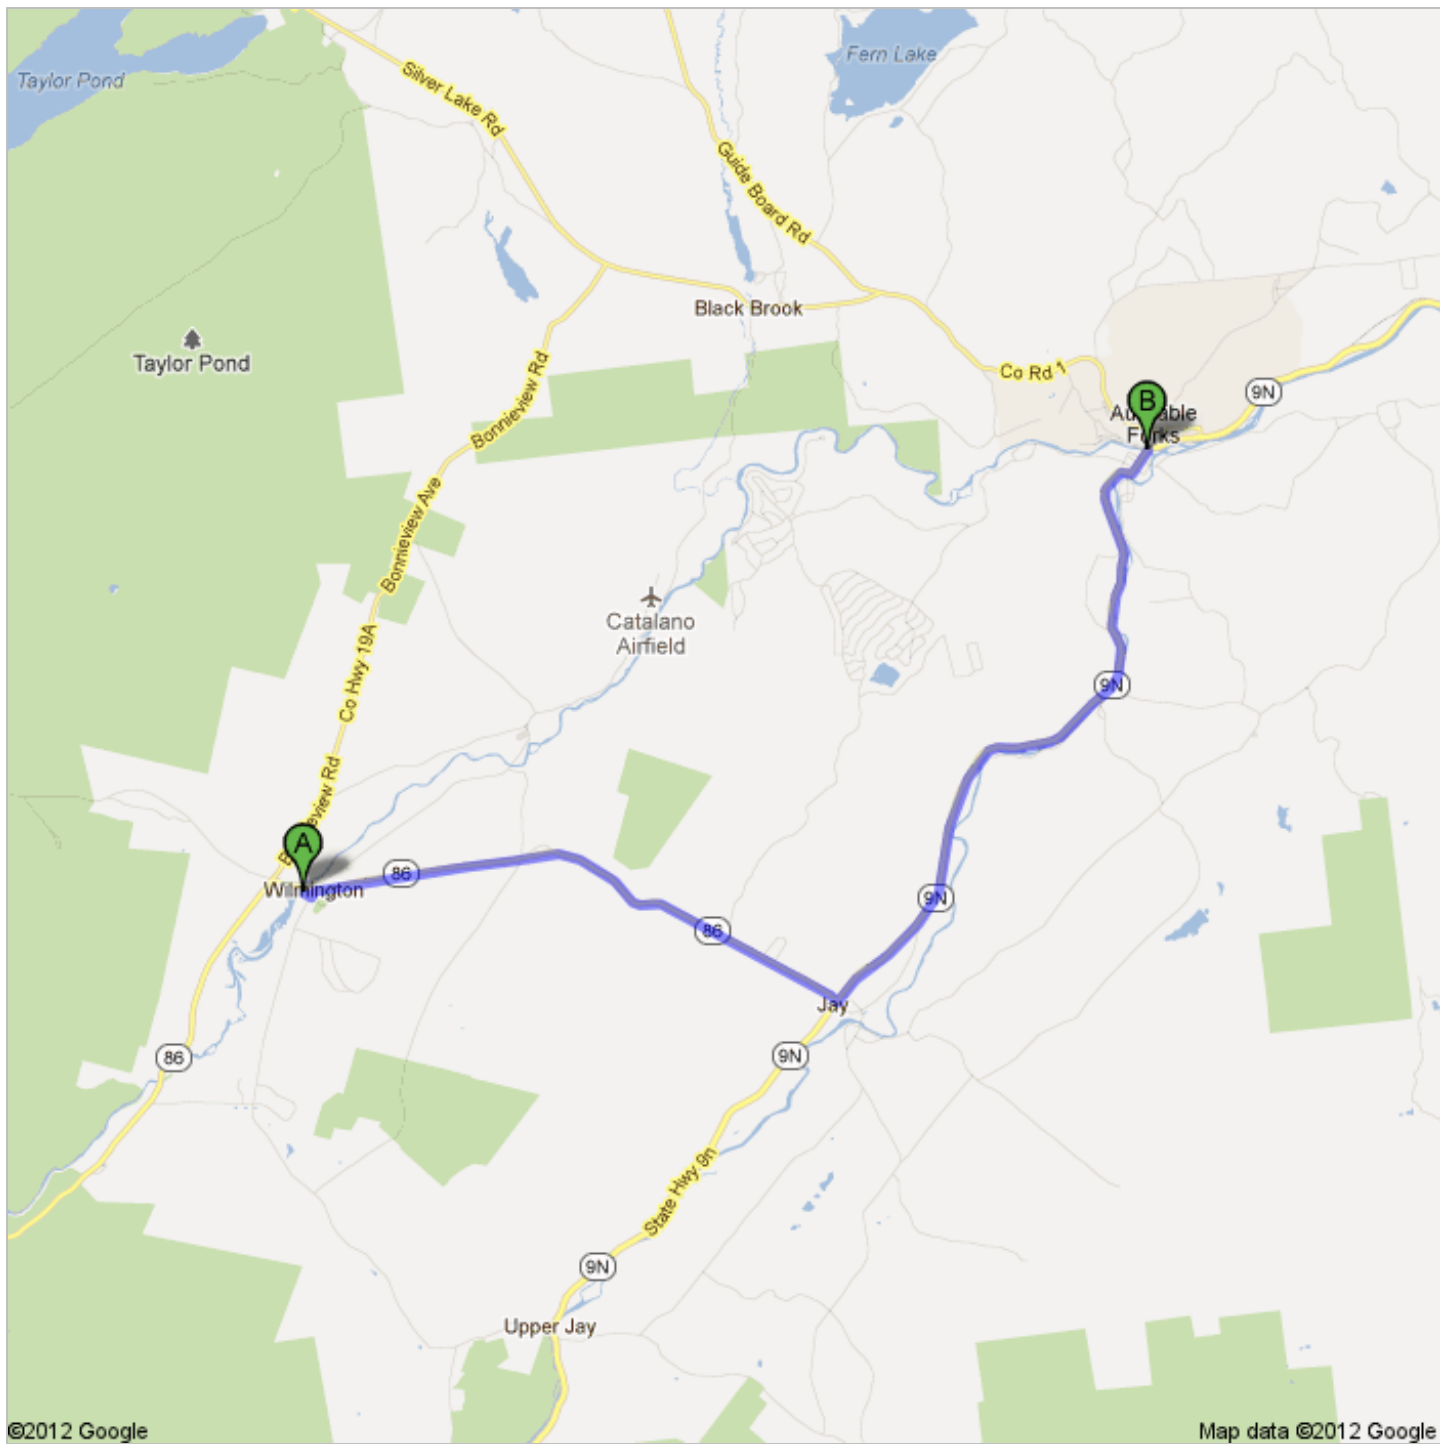

Directions to Main St 10.8 mi – about 16 mins

 Everett PI

1. Head **southeast** on **Everett PI** toward **Springfield Rd** go 328 ft
total 328 ft

 2. Turn left onto **Springfield Rd** go 299 ft
total 0.1 mi

 3. Take the 1st right onto **NY-86 E/NY-86 Scenic E** go 4.7 mi
total 4.8 mi
About 8 mins

 4. Turn left onto **NY-9N N/NY-9N Scenic N** go 6.0 mi
total 10.8 mi
Destination will be on the right
About 8 mins

 Main St

These directions are for planning purposes only. You may find that construction projects, traffic, weather, or other events may cause conditions to differ from the map results, and you should plan your route accordingly. You must obey all signs or notices regarding your route.