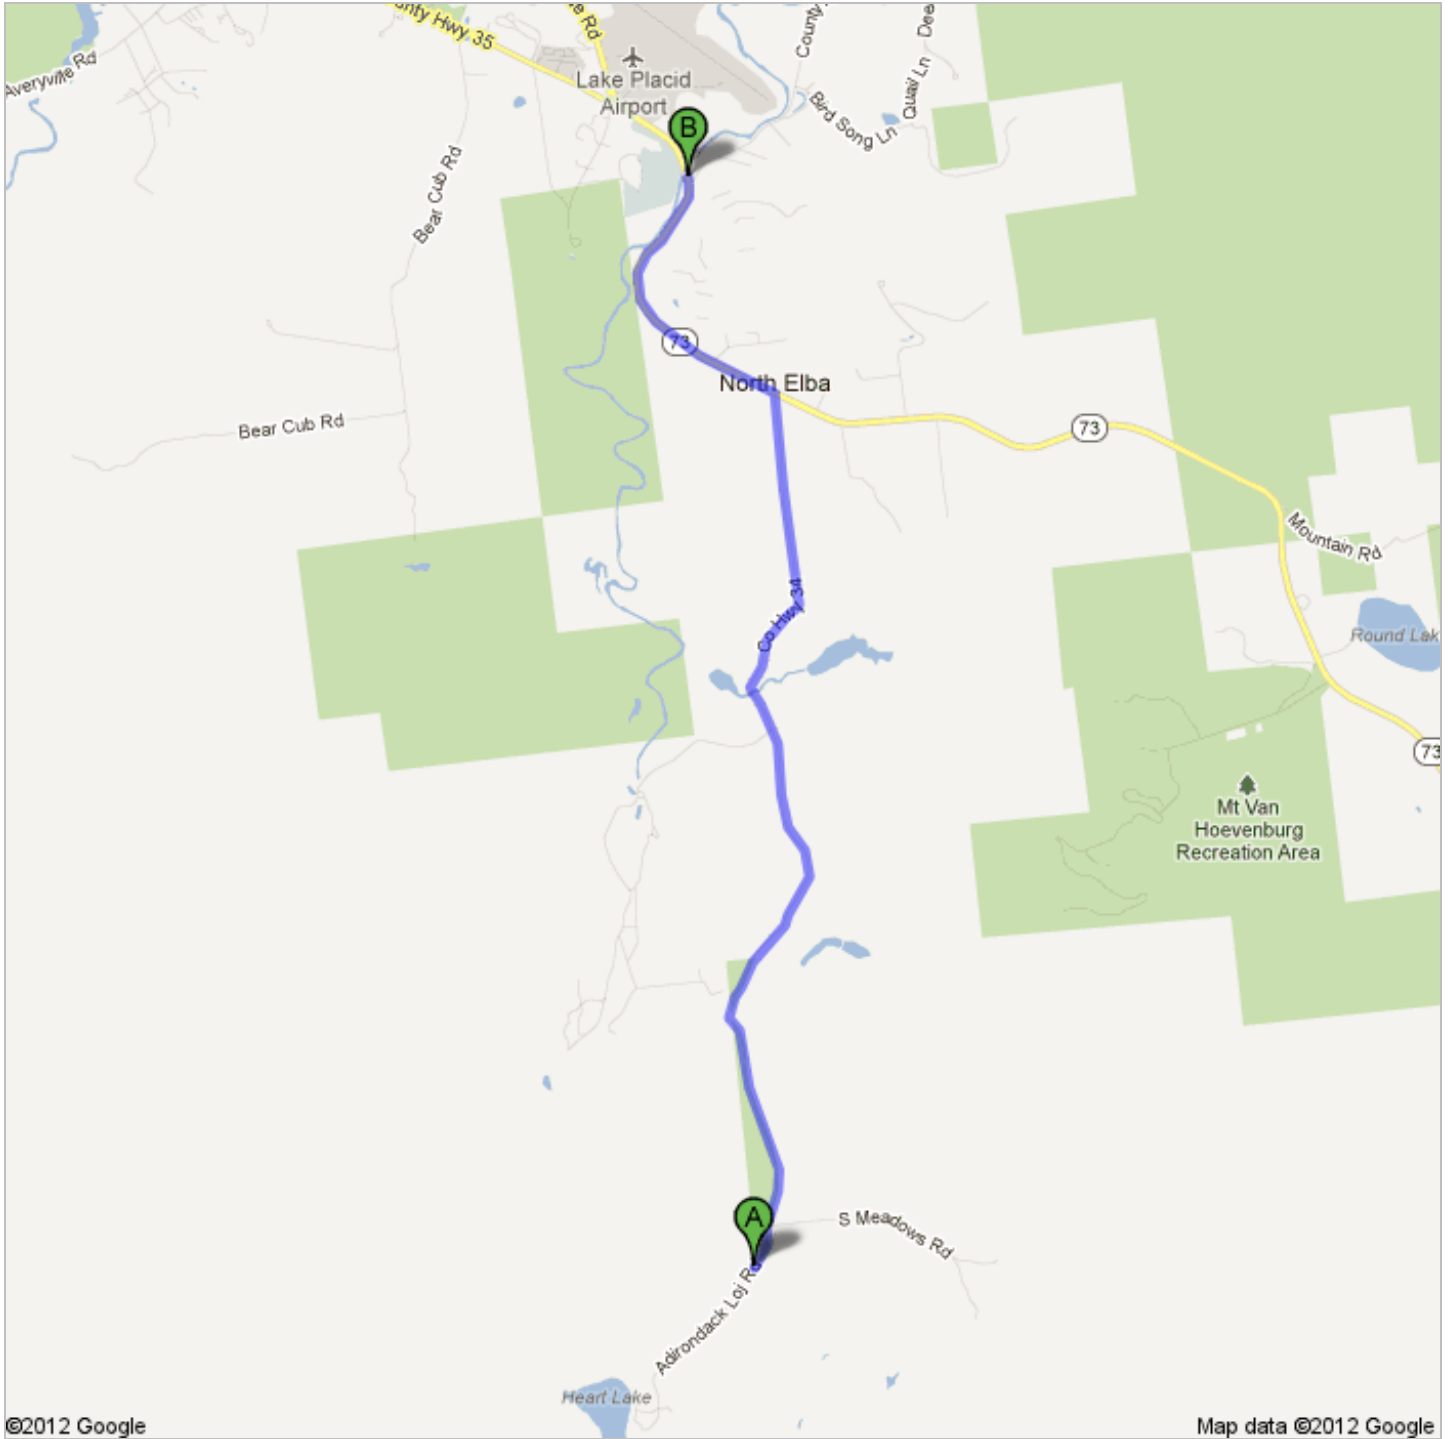

Directions to NY-73 W/NY-73 Scenic W
5.2 mi – about 18 mins

©2012 Google

Map data ©2012 Google

A Adirondack Loj Rd

- 1. Head **northeast** on **Adirondack Loj Rd** toward **S Meadows Rd** go 2.4 mi
total 2.4 mi
About 9 mins
- 2. Continue onto **Heart Lake Rd** go 0.2 mi
total 2.6 mi
- 3. Continue onto **Adirondack Rd** go 0.1 mi
total 2.7 mi
- 4. Continue onto **Adirondack Lo J Rd** go 1.2 mi
total 3.9 mi
About 5 mins
- 73** 5. Turn left onto **NY-73 W/NY-73 Scenic W** go 1.3 mi
total 5.2 mi
Destination will be on the left
About 3 mins

B NY-73 W/NY-73 Scenic W

These directions are for planning purposes only. You may find that construction projects, traffic, weather, or other events may cause conditions to differ from the map results, and you should plan your route accordingly. You must obey all signs or notices regarding your route.

Map data ©2012 Google

Directions weren't right? Please find your route on maps.google.com and click "Report a problem" at the bottom left.