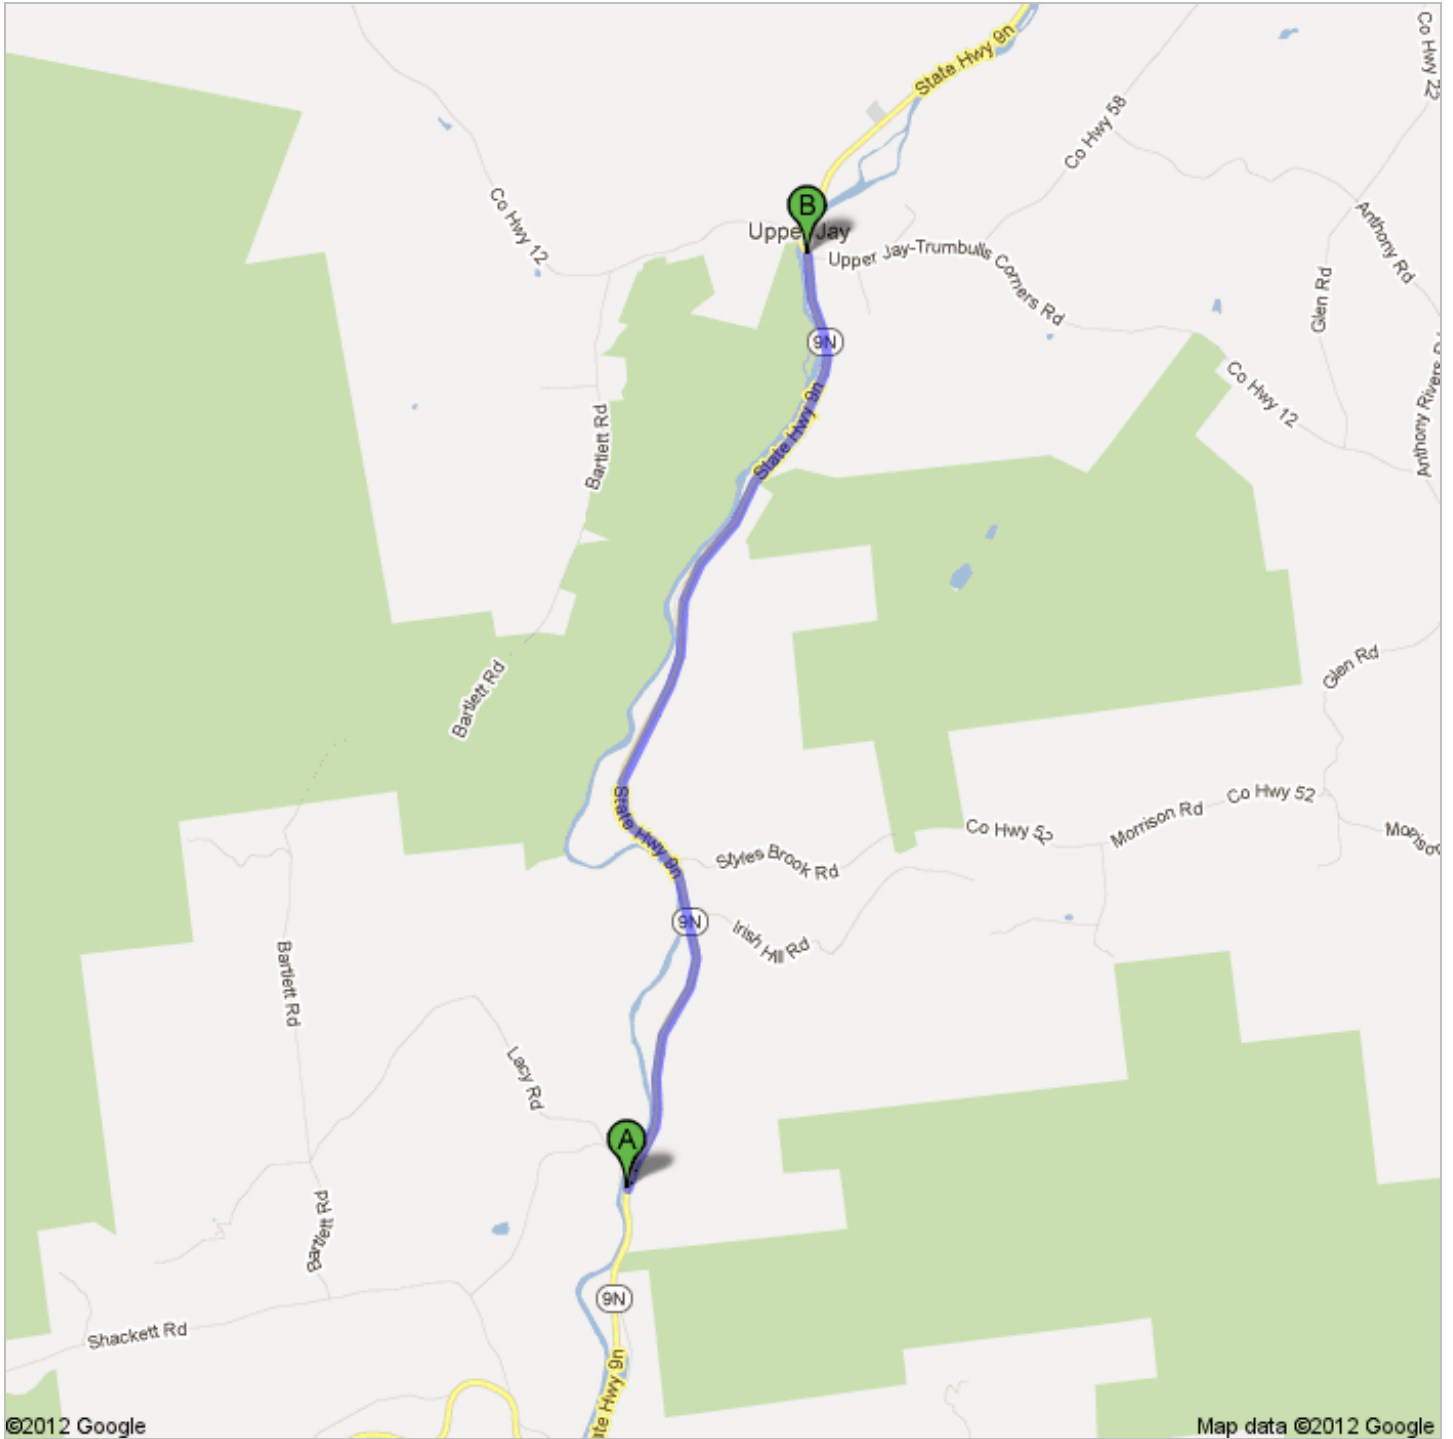

### Directions to NY-9N N/State Hwy 9n 4.3 mi – about 5 mins

 NY-9N N/State Hwy 9n

---

 1. Head **north** on **NY-9N N/State Hwy 9n** toward **Lacy Rd** go 4.3 mi  
About 5 mins total 4.3 mi

 NY-9N N/State Hwy 9n

---

These directions are for planning purposes only. You may find that construction projects, traffic, weather, or other events may cause conditions to differ from the map results, and you should plan your route accordingly. You must obey all signs or notices regarding your route.