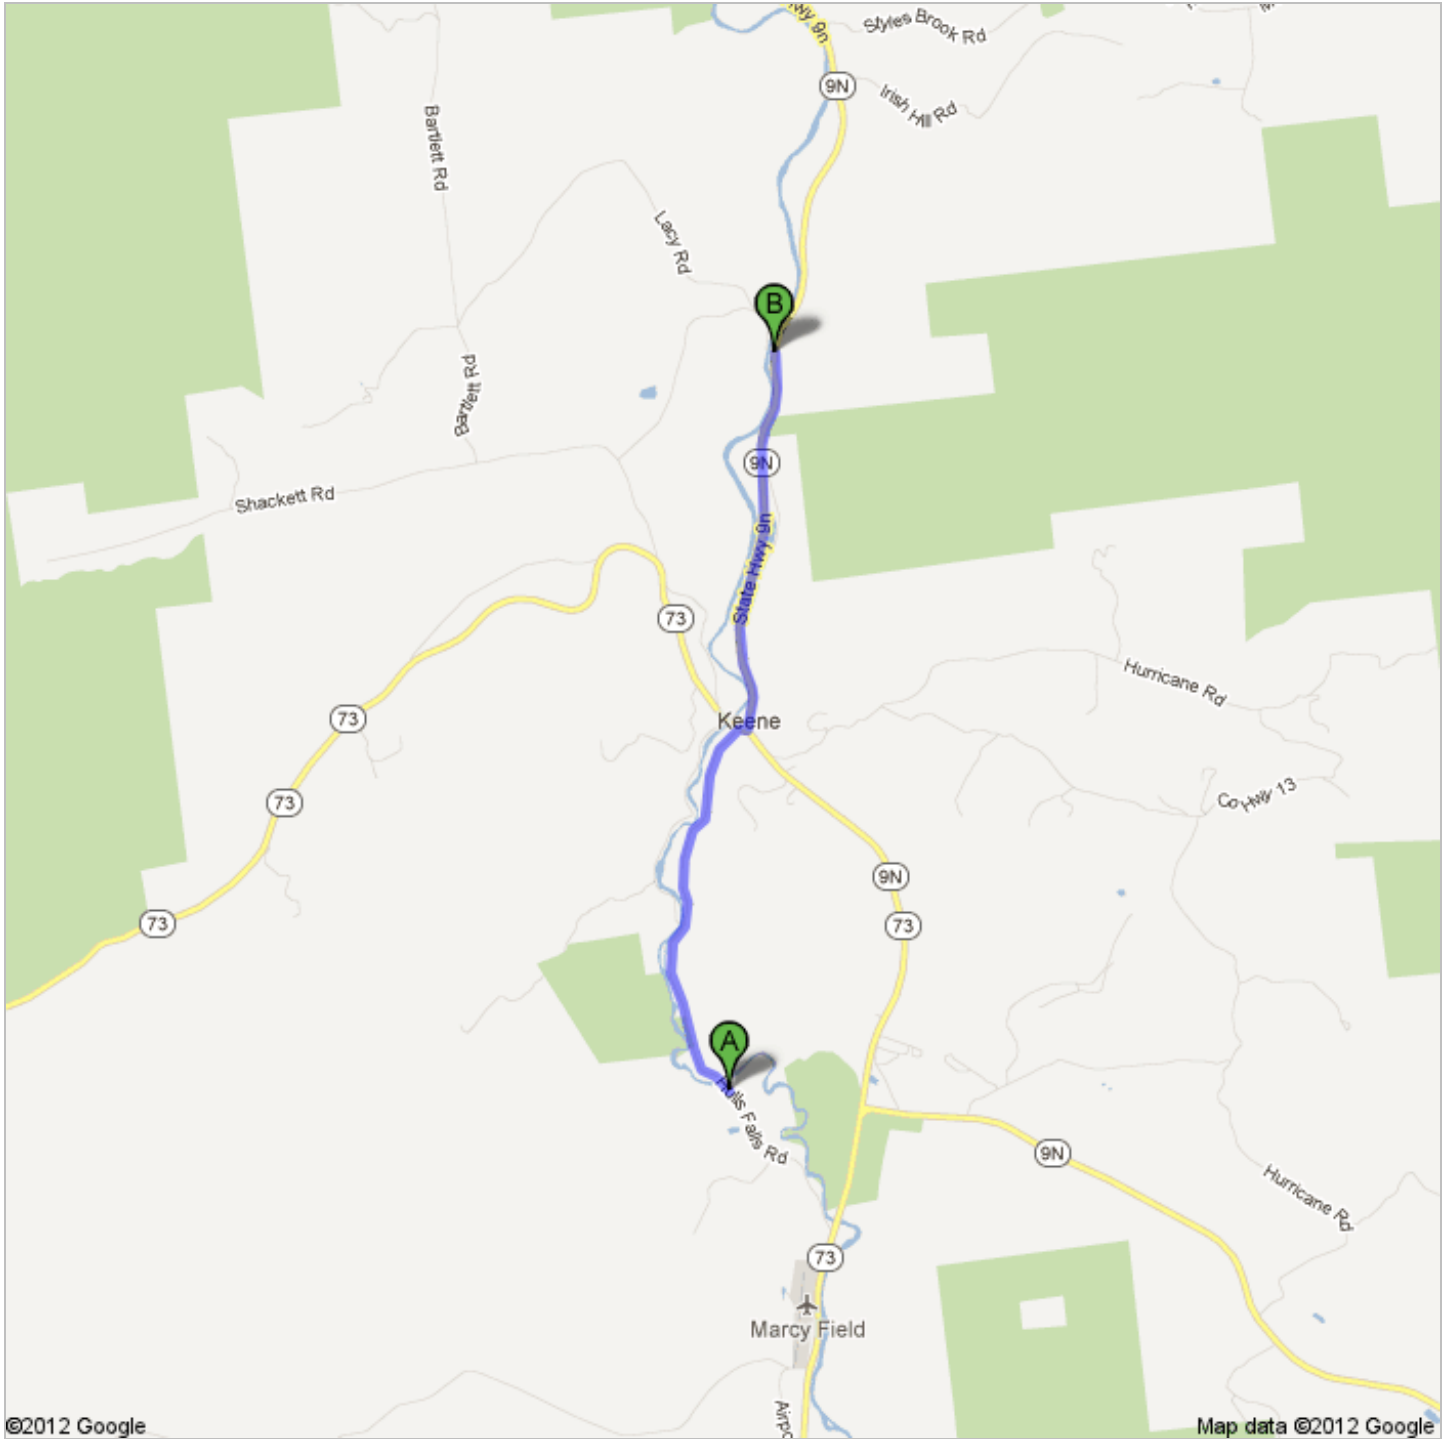

**Directions to NY-9N N/State Hwy 9n**  
3.3 mi – about 7 mins

**A** Hulls Falls Rd

1. Head **northwest** on **Hulls Falls Rd** toward **Old Grist Mill Rd** go 1.7 mi  
About 4 mins total 1.7 mi

**73** 2. Turn right onto **NY-73 E/NY-73 Scenic E** go 105 ft  
total 1.7 mi

**9N** 3. Take the 1st left onto **NY-9N N/State Hwy 9n** go 1.6 mi  
Destination will be on the left total 3.3 mi  
About 3 mins

**B** NY-9N N/State Hwy 9n

These directions are for planning purposes only. You may find that construction projects, traffic, weather, or other events may cause conditions to differ from the map results, and you should plan your route accordingly. You must obey all signs or notices regarding your route.