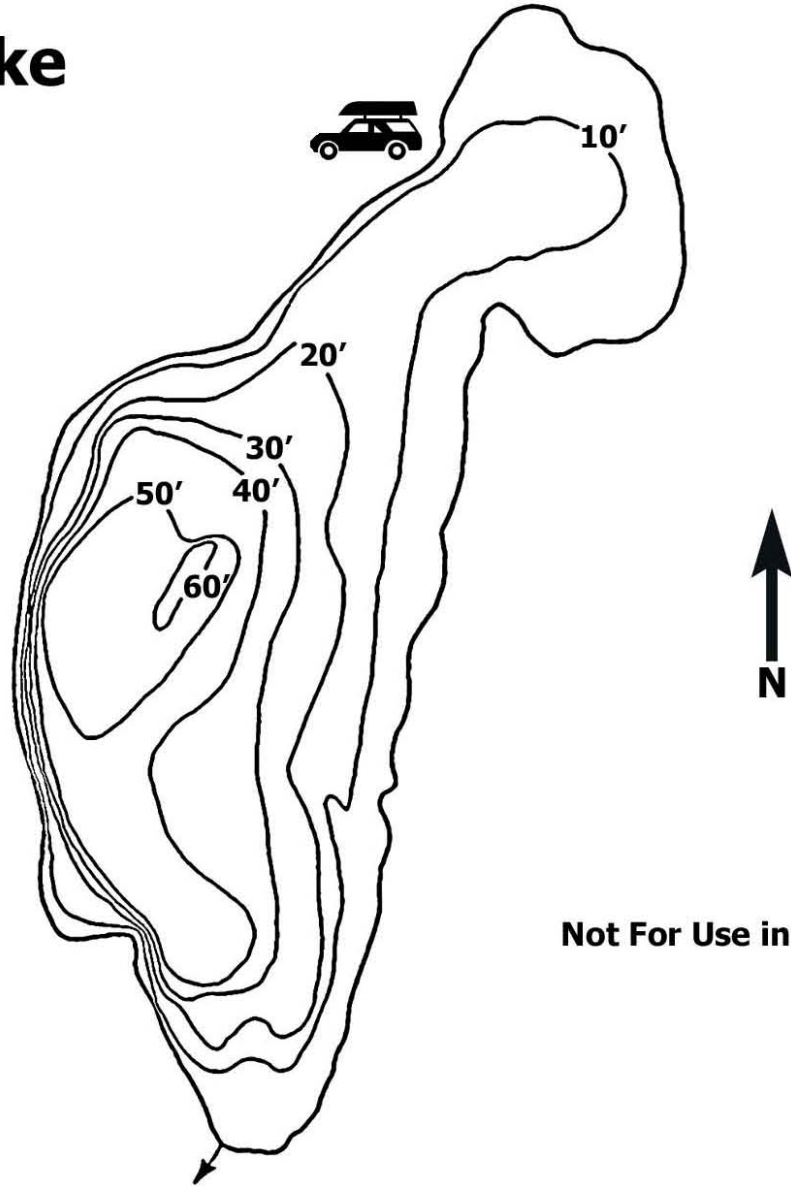

Region 5

Mirror Lake

Not For Use in Navigation

Mirror Lake	
County: Essex	Town: Lake Placid
Size: 128 Acres	Mean Depth: 14ft
Fish Species Present: Smallmouth Bass, Lake Trout, Rainbow Trout, Pumpkinseed, Yellow Perch, Brown Bullhead, Rock Bass	
Scale:	0 610 ft