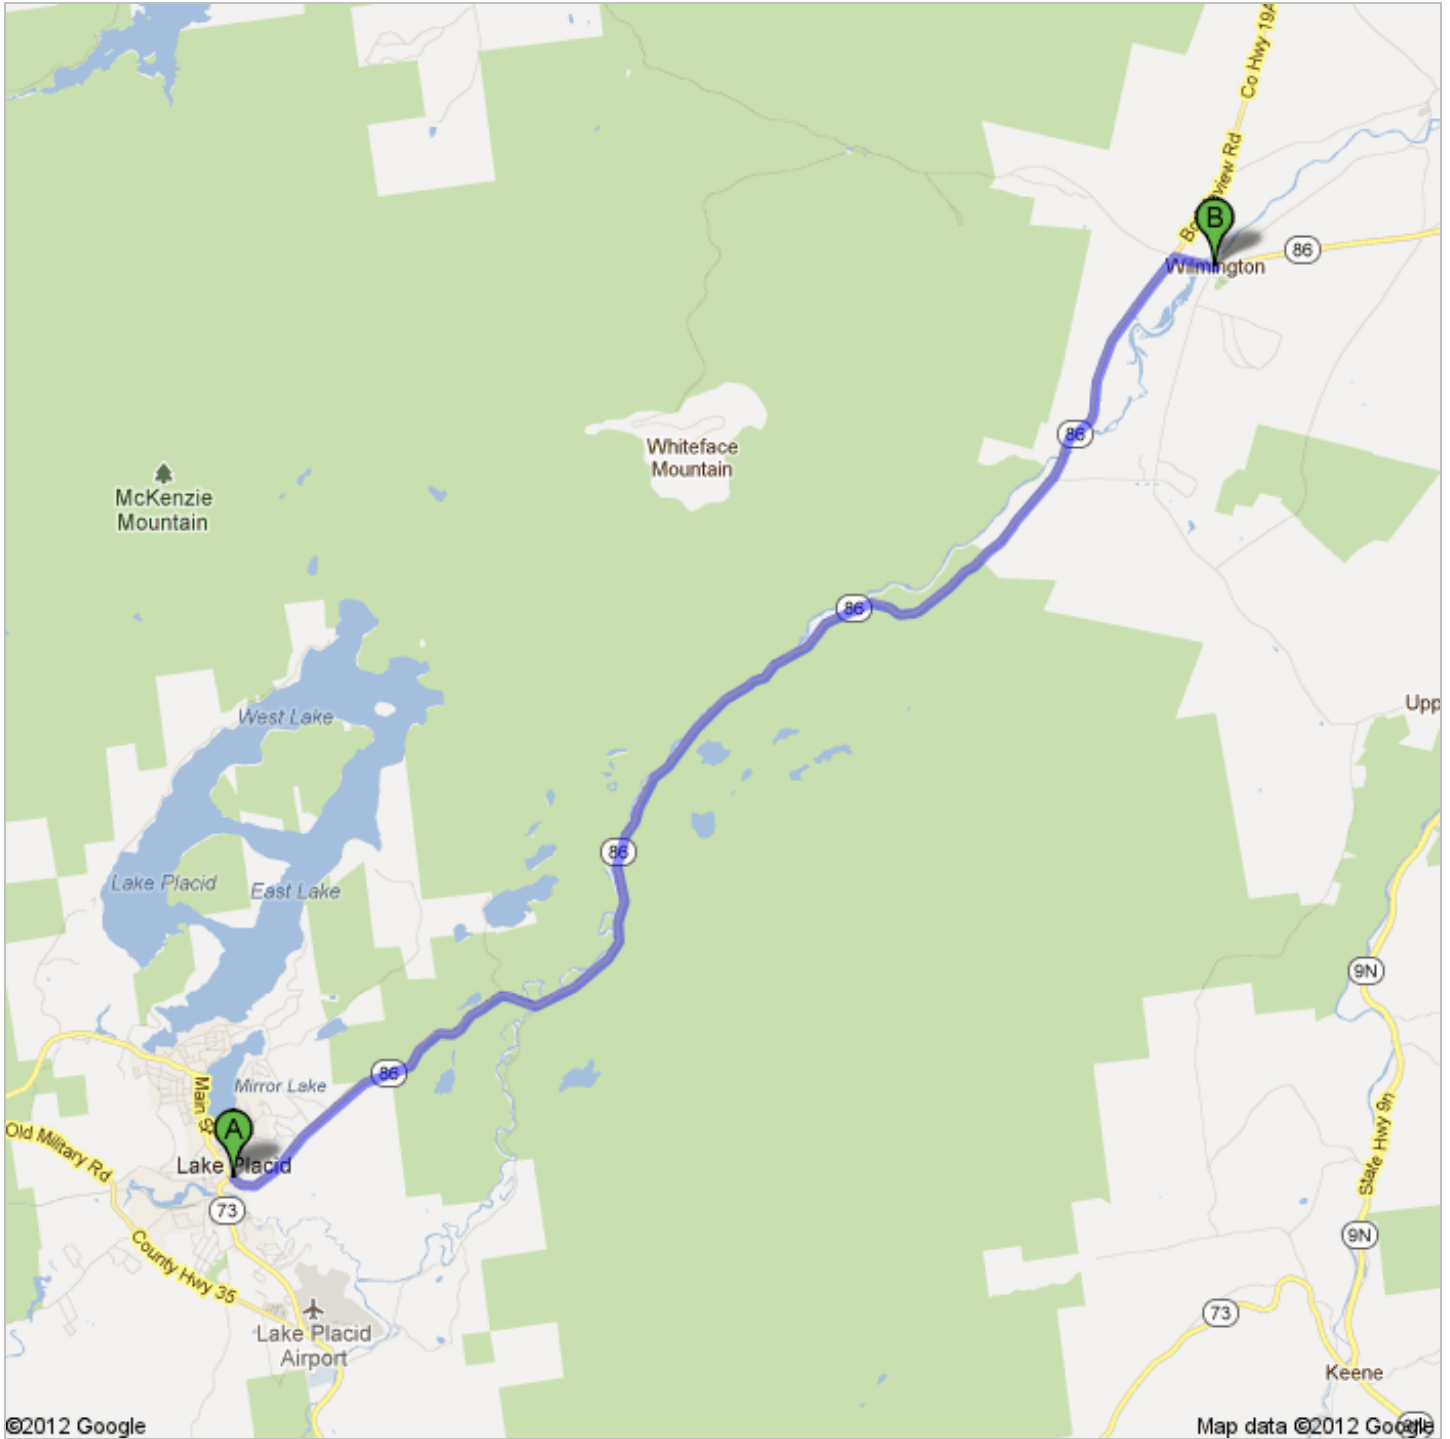

Directions to Wilmington, NY
12.4 mi – about 19 mins

 Lake Placid, NY

 1. Head **southeast** on **NY-86 E/Wilmington Rd** go 12.1 mi
Continue to follow NY-86 E total 12.1 mi
About 18 mins

 2. Turn right onto **NY-86 E/NY-86 Scenic E** go 0.4 mi
About 1 min total 12.4 mi

 Wilmington, NY

These directions are for planning purposes only. You may find that construction projects, traffic, weather, or other events may cause conditions to differ from the map results, and you should plan your route accordingly. You must obey all signs or notices regarding your route.