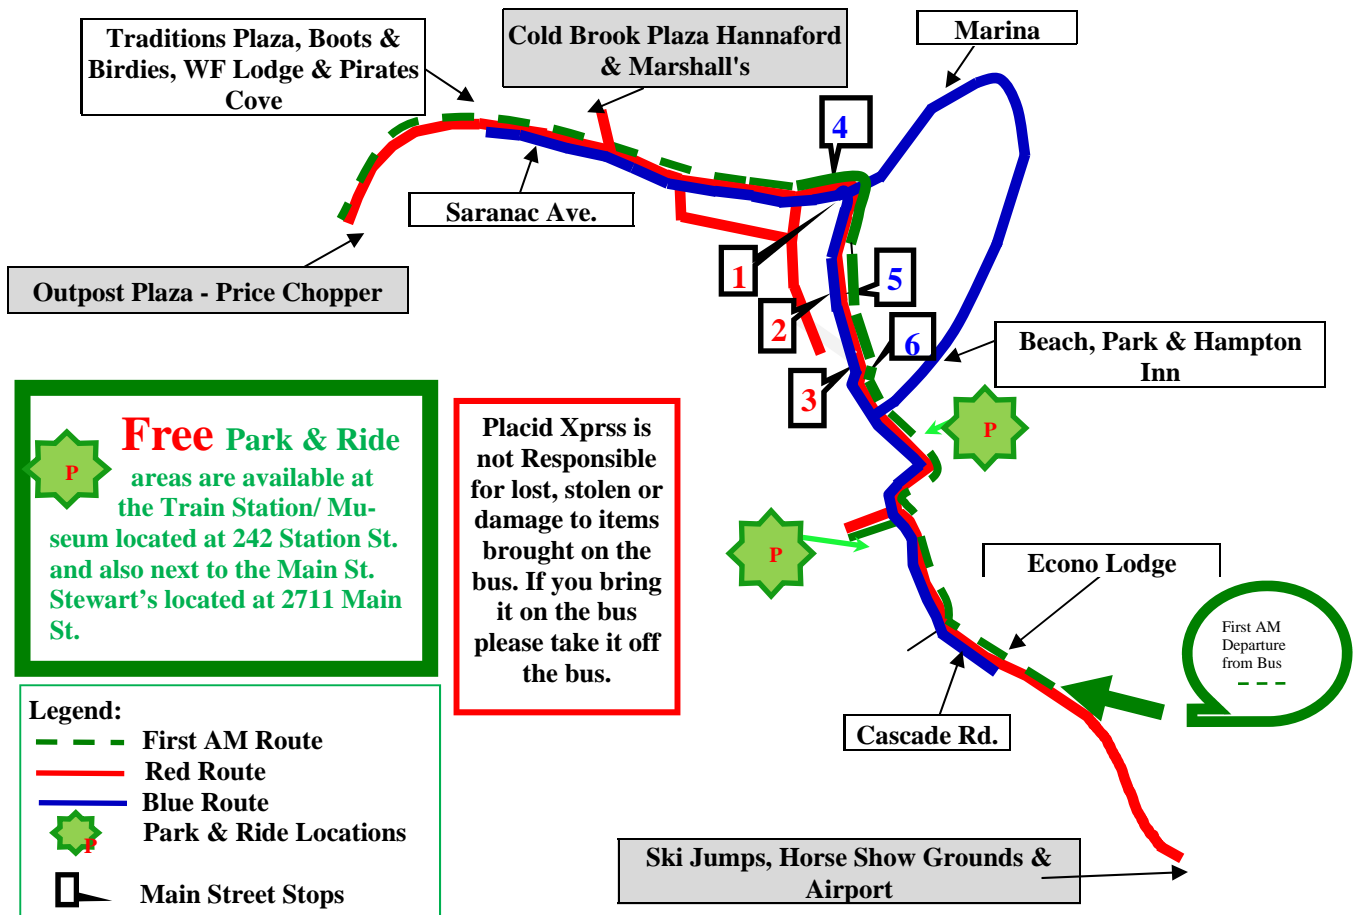

Free Park & Ride areas are available at the Train Station/ Museum located at 242 Station St. and also next to the Main St. Stewart's located at 2711 Main St.

Placid Xprss is not Responsible for lost, stolen or damage to items brought on the bus. If you bring it on the bus please take it off the bus.

1. **Legend:**
2. --- First AM Route
   - --- Red Route
   - --- Blue Route
   - ★ Park & Ride Locations
   - Main Street Stops

Services for Persons with Disabilities

Placid Xprss buses/trolleys are fully accessible to persons with disabilities. If you have questions or concerns please contact us at 518-523-2002 or 1-800-914-9266 for more information.

Flag Down Service

Flag down service is available along all routes **with the exception of Main Street**. Flag the bus by waving, the bus driver will stop at the closest safe location to pick riders up. **If you are within 1/4 mile from a bus stop please walk to the bus stop.**

Route Deviation

Route deviations of up to 3/4 mile are available **Please call to schedule a ride by 2:00 PM the day before your travel date, please note that the office is not open Saturday and Sunday for a Monday request you must call on Friday.** Scheduling office is open Monday - Friday 8:00 am to 2:00 pm, except for recognized Holidays. There is no fee for this service and the Placid XPRSS will route deviate up to 3/4 mile for **scheduled pick ups and drop offs along regular scheduled stops.**

HUMAN RIGHTS
Discrimination Really Hurts.
If you see it or experience it call us
We're Here
518-523-2597
This Service is subject to the New York State Human Rights Law (Executive Law, Article 15)
Discrimination based on age, race, creed, color National Origin, Sexual Orientation, Military Status, Sex, Disability, Domestic Violence Victim Status or Marital Status is **PROHIBITED** by the New York State Human Rights Law